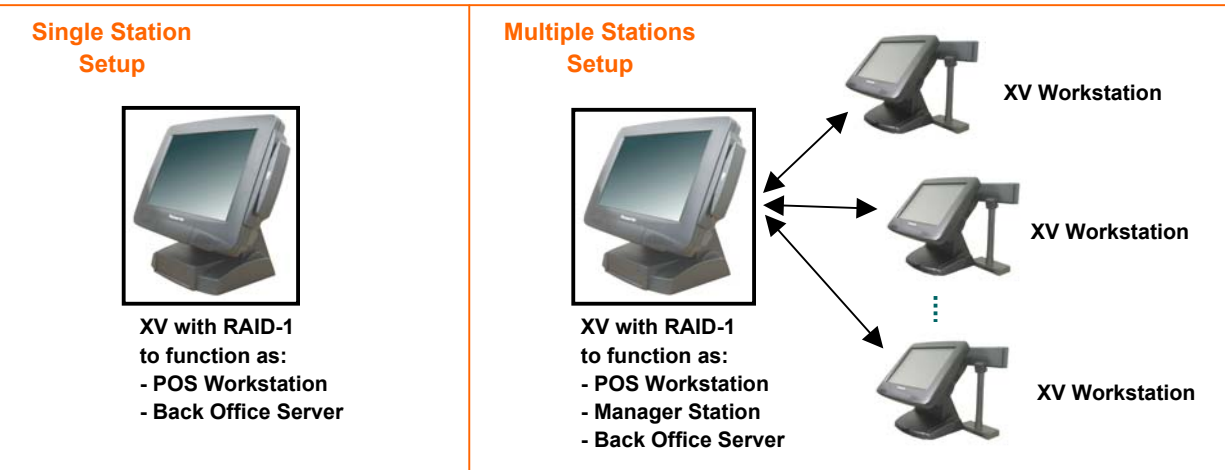

MAGNUSTOUCH

the most powerful All-In-One system with data redundancy!

The XV is a 15" touchscreen with built-in Pentium4 technology. It runs Intel 2GHz, and can be easily upgraded to 3GHz as **business grows** and more data to be processed. Its network supports upto 1G BaseT.

Besides power and flexibility, the XV offers built-in **RAID-1 for data redundancy**. By using 2 hard drives, your data will be continuously mirrored onto the second drive. If one drive fails, the XV will automatically run from the second drive, thus reducing down time. Plug in a replacement drive, and XV will re-build the new drive by itself.

XV's RAID-1 feature allows you and your customers to **save costs**. Instead of using an additional PC as Server, you can configure an XV with RAID-1 as both Server and Workstation.

The XV offers a variety of options to improve your business: Credit card reader, Finger print reader, wireless RF 802.11, integrated barcode scanner, Customer display, CD RW/DVD drive.

XV SERIES

SPECIFICATION

Display	15" Active Matrix TFT
Processor	Celeron 2GHz, P4 2GHz, or P4 3GHz, with Heatpipe cooling
Memory	256MB, upto 2GB
Hard Drive	IDEx2, 20GB+ (RAID-1 optional)
O/S	Win2000, XP Prof, WePOS
TouchScreen	Resistive, Intellitouch, Infra Red
Power Supply	External, 250W, 100-220V auto select
Listings	FCC, CE, UL
Warranty	3 years, Depot
Add-ons	Card Reader, Modem, RF, Customer Display.
Ports	4 x Serial, RJ45 10/100/1G BaseT 1 x Parallel, DB25 2 x Cashdrawer 3 x USB Standard 1 x PS/2 2 x poweredUSB +12V 1 x Spkr Out 1 x poweredUSB +24V 1 x external VGA